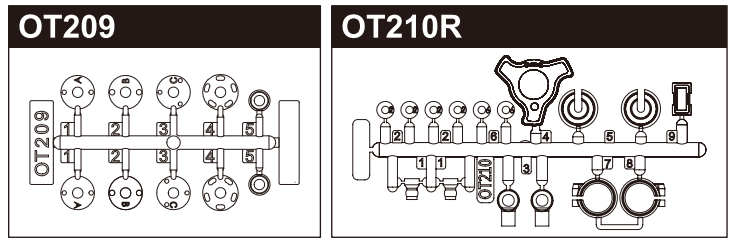

36105	2.4GHz Antenna Pipe	2.4GHz アンテナパイプ	250
92643	Snap Pin(4mm/10Pcs)	スナップピン (4mm/10P入)	200
1-E025	E-Ring(E2.5/10pcs)	Eリング(E2.5/10入)	150
1-E030	E-Ring(E3.0/10pcs)	Eリング(E3.0/10入)	150
1-E050	E-Ring(E5.0/10pcs)	Eリング(E5.0/10入)	150
1-N2620	Nut(M2.6x2.0/10pcs)	ナット(M2.6x2.0/10入)	200
1-N3024	Nut(M3x2.4/10pcs)	ナット(M3x2.4/10入)	200
1-N3033N	Nut(M3x3.3) Nylon (5pcs)	ナット(M3x3.3) ナイロン (5入)	200
1-N4032	Nut(M4x3.2) (5pcs)	ナット(M4x3.2/5入)	200
1-N4055N	Nut(M4x5.5) Nylon (5pcs)	ナット(M4x5.5) ナイロン (5入)	200
1-N4056FN	Nut(M4x5.6) Flanged Nylon (5pcs)	ナット(M4x5.6)フランジ ナイロン(5入)	200
1-S13005H	Button Screw(Hex/M3x5/10pcs)	ボタンビス(M3x5)(ヘックス/10入)	300
1-S13008H	Button Screw(Hex/M3x8/10pcs)	ボタンビス(M3x8)(ヘックス/10入)	300
1-S13018H	Button Screw(Hex/M3x18/10pcs)	ボタンビス(M3x18)(ヘックス/10入)	300
1-S13025H	Button Screw(Hex/M3x25/5pcs)	ボタンビス(M3x25)(ヘックス/5入)	300
1-S22608	Cap Screw(M2.6x8/5pcs)	キャップビス(M2.6x8/5入)	200
1-S22612	Cap Screw(M2.6x12/5pcs)	キャップビス(M2.6x12/5入)	200
1-S22616	Cap Screw(M2.6x16/5pcs)	キャップビス(M2.6x16/5入)	200
1-S32606H	Flat Head Screw (M2.6x6/10pcs)	フラットヘッドネジ(M2.6x6/10入)	300
1-S32608H	Flat Head Screw (M2.6x8/10pcs)	フラットヘッドネジ(M2.6x8/10入)	300
1-S33008H	Flat Head Screw(Hex/M3x8/10pcs)	フラットヘッドネジ(M3x8)(ヘックス/10入)	300
1-S33010H	Flat Head Screw(Hex/M3x10/10pcs)	フラットヘッドネジ(M3x10)(ヘックス/10入)	300
1-S33012H	Flat Head Screw(Hex/M3x12/10pcs)	フラットヘッドネジ(M3x12)(ヘックス/10入)	300
1-S33015H	Flat Head Screw(Hex/M3x15/10pcs)	フラットヘッドネジ(M3x15)(ヘックス/10入)	300
1-S53003	Set Screw(M3x3/10pcs)	セットビス(M3x3/10入)	200
BRG001	Shield Bearing(5x10x4)4Pcs	シールドベアリング(5x10x4)4入	1000
BRG003	Shield Bearing(4x8x3)4Pcs	シールドベアリング(4x8x3)4入	1000
BRG014	Shield Bearing(10x15x4)2Pcs	シールドベアリング(10x15x4) 2入り	1200
BRG022	Shield Bearing(6x10x3)2Pcs	シールドベアリング(6x10x3)2入り	1000
ORG03	O-Ring(P3/Orange) 10Pcs	Oリング(P3/オレンジ) 10入り	200
ORG03BK	O-Ring(P3/Black)10Pcs	Oリング(P3/ブラック)10入	200

OT209	Shock Piston (OPTIMA)	ショックピストン	400
OT210R	Shock Plastic Parts (Red/OPTIMA)	ショックプラパーツ(レッド)	400
OT237R	Front Shock Case (Red/OPTIMA)	フロントショックケース(レッド)	1900
OT239	Front Shock Shaft (2pcs/OPTIMA)	フロントショックシャフト	500
SC201	Main Chassis (Scorpion 2014)	メインシャーシ	2000
SC203	Rear Sus Arm (Scorpion 2014)	リヤササアーム	2400
SC204	Front Lower Arm (Scorpion 2014)	フロントロアササアーム	1800
SC205	Gear Box (Scorpion 2014)	ギアボックス	2400
SC206	Arm Shaft Block Set(Scorpion 2014)	アームシャフトブロックセット	1500
SC207	Steering Knuckle Set (Scorpion 2014)	ステアリングナックルセット	800
SC209	Servo Saver Mount (Scorpion 2014)	サーボセイバーマウント	350
SC213	Motor Plate (Scorpion 2014)	モータープレート	400
SC215	Slipper Plate (2pcs/Scorpion 2014)	スリッパプレート	200
SC216	Slipper Pad (2pcs/Scorpion 2014)	スリッパパッド	150
SC217	Diff. Gasket & Screw Set (Scorpion 2014)	デフガasketセット	150

★ 定価 (税抜き)