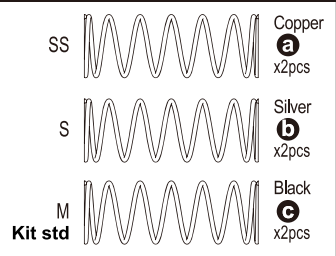

TURBO SCORPION Option Parts List

MEMO

SCW022

SCW026

SCW027

SCW028

SCW029

SCW030

UMW602

LA43H

UM328 / UM331

Part No.	Part Name	Description	Price
SCW022	Long WB Rear Plate Set (273mm/Carbon)	ロングホイールベースリアプレートセット(273mm/カーボン)	5800
SCW026	Front Shock Spring Set (SS/S/M/2pcs)	フロントショックスプリングセット(SS/S/M/2入)	1200
SCW027	Rear Shock Spring Set (M/H/SH/2pcs)	リアショックスプリングセット(SS/S/M/2入)	1200
SCW028	Metal Servo Saver (Scorpion)	メタルサーボセイバー(スコープション)	2800
SCW029	HD Rear Sus Plate W/B 273mm (7075)	HD リヤサスプレートW/B 273mm(7075)	1200
SCW030	HD Gear Box Mount W/B 273mm (7075)	HD ギヤボックスマウントW/B 273mm(7075)	1200
UMW602	Ball Diff Set (Ultima SC/DB/RB/RT)	ボールデフセット(ULTIMA SC/DB/RB5/RT5)	3800
LA43H	Ball End(5.8mm/Hard/12Pcs)	ボールエンド(5.8mm/ハード/12pcs)	600
UM328	Steel Pinion Gear(28T)1/48 Pitch	スチールピニオンギヤ(28T) 1/48ピッチ	600
UM331	Steel Pinion Gear(31T)1/48 Pitch	スチールピニオンギヤ(31T) 1/48ピッチ	600

★ 定価(税抜き)