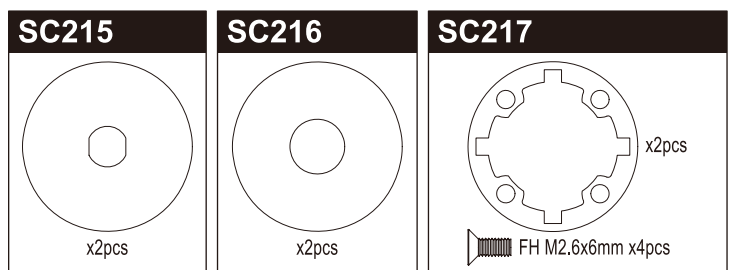

36105	2.4GHz Antenna Pipe	2.4GHz アンテナパイプ	250
92643	Snap Pin(4mm/10Pcs)	スナップピン (4mm/10P入)	200
1-E025	E-Ring(E2.5/10pcs)	Eリング(E2.5/10入)	150
1-E030	E-Ring(E3.0/10pcs)	Eリング(E3.0/10入)	150
1-E050	E-Ring(E5.0/10pcs)	Eリング(E5.0/10入)	150
1-N2620	Nut(M2.6x2.0/10pcs)	ナット(M2.6x2.0/10入)	200
1-N3024	Nut(M3x2.4/10pcs)	ナット(M3x2.4/10入)	200
1-N3033N	Nut(M3x3.3) Nylon (5pcs)	ナット(M3x3.3) ナイロン (5入)	200
1-N4032	Nut(M4x3.2) (5pcs)	ナット(M4x3.2/5入)	200
1-N4055N	Nut(M4x5.5) Nylon (5pcs)	ナット(M4x5.5) ナイロン (5入)	200
1-N4056FN	Nut(M4x5.6) Flanged Nylon (5pcs)	ナット(M4x5.6)フランジ ナイロン(5入)	200
1-S13005H	Button Screw(Hex/M3x5/10pcs)	ボタンビス(M3x5)(ヘックス/10入)	300
1-S13008H	Button Screw(Hex/M3x8/10pcs)	ボタンビス(M3x8)(ヘックス/10入)	300
1-S13018H	Button Screw(Hex/M3x18/10pcs)	ボタンビス(M3x18)(ヘックス/10入)	300
1-S13025H	Button Screw(Hex/M3x25/5pcs)	ボタンビス(M3x25)(ヘックス/5入)	300
1-S22608	Cap Screw(M2.6x8/5pcs)	キャップビス(M2.6x8/5入)	200
1-S22612	Cap Screw(M2.6x12/5pcs)	キャップビス(M2.6x12/5入)	200
1-S22616	Cap Screw(M2.6x16/5pcs)	キャップビス(M2.6x16/5入)	200
1-S32606H	Flat Head Screw (M2.6x6/10pcs)	フラットヘッドネジ(M2.6x6/10入)	300
1-S32608H	Flat Head Screw (M2.6x8/10pcs)	フラットヘッドネジ(M2.6x8/10入)	300
1-S33008H	Flat Head Screw(Hex/M3x8/10pcs)	フラットヘッドネジ(M3x8)(ヘックス/10入)	300
1-S33010H	Flat Head Screw(Hex/M3x10/10pcs)	フラットヘッドネジ(M3x10)(ヘックス/10入)	300
1-S33012H	Flat Head Screw(Hex/M3x12/10pcs)	フラットヘッドネジ(M3x12)(ヘックス/10入)	300
1-S33015H	Flat Head Screw(Hex/M3x15/10pcs)	フラットヘッドネジ(M3x15)(ヘックス/10入)	300
1-S53003	Set Screw(M3x3/10pcs)	セットビス(M3x3/10入)	200
BRG001	Shield Bearing(5x10x4)4Pcs	シールドベアリング(5x10x4)4入	1000
BRG003	Shield Bearing(4x8x3)4Pcs	シールドベアリング(4x8x3)4入	1000
BRG014	Shield Bearing(10x15x4)2Pcs	シールドベアリング(10x15x4) 2入り	1200
BRG022	Shield Bearing(6x10x3)2Pcs	シールドベアリング(6x10x3)2入り	1000
ORG03	O-Ring(P3/Orange) 10Pcs	Oリング(P3/オレンジ) 10入り	200
ORG03BK	O-Ring(P3/Black)10Pcs	Oリング(P3/ブラック)10入	200

OT209	Shock Piston (OPTIMA)	ショックピストン	400
OT210R	Shock Plastic Parts (Red/OPTIMA)	ショックプラパーツ(レッド)	400
OT237R	Front Shock Case (Red/OPTIMA)	フロントショックケース(レッド)	1900
OT239	Front Shock Shaft (2pcs/OPTIMA)	フロントショックシャフト	500
SC201	Main Chassis (Scorpion 2014)	メインシャーシ	2000
SC203	Rear Sus Arm (Scorpion 2014)	リヤササアーム	2400
SC204	Front Lower Arm (Scorpion 2014)	フロントロアササアーム	1800
SC205	Gear Box (Scorpion 2014)	ギアボックス	2400
SC206	Arm Shaft Block Set(Scorpion 2014)	アームシャフトブロックセット	1500
SC207	Steering Knuckle Set (Scorpion 2014)	ステアリングナックルセット	800
SC209	Servo Saver Mount (Scorpion 2014)	サーボセイバーマウント	350
SC213	Motor Plate (Scorpion 2014)	モータープレート	400
SC215	Slipper Plate (2pcs/Scorpion 2014)	スリッパプレート	200
SC216	Slipper Pad (2pcs/Scorpion 2014)	スリッパパッド	150
SC217	Diff. Gasket & Screw Set (Scorpion 2014)	デフガasketセット	150

★ 定価 (税抜き)