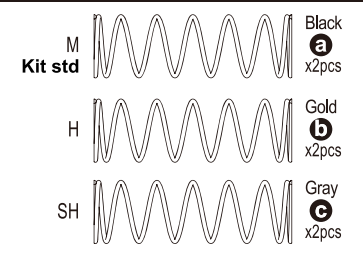

TURBO SCORPION Option Parts List

MEMO

SCW022

SCW026

SCW027

SCW028

SCW029

SCW030

UMW602

LA43H

UM328 / UM331

Part No.	Part Name	Description	Price
SCW022	Long WB Rear Plate Set (273mm/Carbon)	ロングホイールベースリアプレートセット(273mm/カーボン)	5800
SCW026	Front Shock Spring Set (SS/S/M/2pcs)	フロントショックスプリングセット(SS/S/M/2入)	1200
SCW027	Rear Shock Spring Set (M/H/SH/2pcs)	リアショックスプリングセット(SS/S/M/2入)	1200
SCW028	Metal Servo Saver (Scorpion)	メタルサーボセイバー(スコープション)	2800
SCW029	HD Rear Sus Plate W/B 273mm (7075)	HD リヤサスプレートW/B 273mm(7075)	1200
SCW030	HD Gear Box Mount W/B 273mm (7075)	HD ギヤボックスマウントW/B 273mm(7075)	1200
UMW602	Ball Diff Set (Ultima SC/DB/RB/RT)	ボールデフセット(ULTIMA SC/DB/RB5/RT5)	3800
LA43H	Ball End(5.8mm/Hard/12Pcs)	ボールエンド(5.8mm/ハード/12pcs)	600
UM328	Steel Pinion Gear(28T)1/48 Pitch	スチールピニオンギヤ(28T) 1/48ピッチ	600
UM331	Steel Pinion Gear(31T)1/48 Pitch	スチールピニオンギヤ(31T) 1/48ピッチ	600

★ 定価(税抜き)