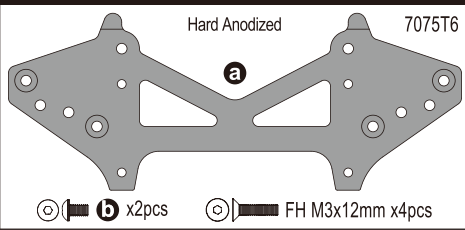

TURBO SCORPION Option Parts List

MEMO

SCW022

SCW026

SCW027

SCW028

SCW029

SCW030

UMW602

LA43H

UM328 / UM331

Part No.	Part Name	Description	Price
SCW022	Long WB Rear Plate Set (273mm/Carbon)	ロングホイールベースリアプレートセット(273mm/カーボン)	5800
SCW026	Front Shock Spring Set (SS/S/M/2pcs)	フロントショックスプリングセット(SS/S/M/2入)	1200
SCW027	Rear Shock Spring Set (M/H/SH/2pcs)	リアショックスプリングセット(SS/S/M/2入)	1200
SCW028	Metal Servo Saver (Scorpion)	メタルサーボセイバー(スコープション)	2800
SCW029	HD Rear Sus Plate W/B 273mm (7075)	HD リヤサスプレートW/B 273mm(7075)	1200
SCW030	HD Gear Box Mount W/B 273mm (7075)	HD ギヤボックスマウントW/B 273mm(7075)	1200
UMW602	Ball Diff Set (Ultima SC/DB/RB/RT)	ボールデフセット(ULTIMA SC/DB/RB5/RT5)	3800
LA43H	Ball End(5.8mm/Hard/12Pcs)	ボールエンド(5.8mm/ハード/12pcs)	600
UM328	Steel Pinion Gear(28T)1/48 Pitch	スチールピニオンギヤ(28T) 1/48ピッチ	600
UM331	Steel Pinion Gear(31T)1/48 Pitch	スチールピニオンギヤ(31T) 1/48ピッチ	600

★ 定価(税抜き)