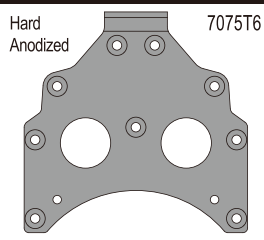

TURBO SCORPION Option Parts List

MEMO

SCW022

SCW026

SCW027

SCW028

SCW029

SCW030

UMW602

LA43H

UM328 / UM331

Part No.	Part Name	Description	Price
SCW022	Long WB Rear Plate Set (273mm/Carbon)	ロングホイールベースリアプレートセット(273mm/カーボン)	5800
SCW026	Front Shock Spring Set (SS/S/M/2pcs)	フロントショックスプリングセット(SS/S/M/2入)	1200
SCW027	Rear Shock Spring Set (M/H/SH/2pcs)	リアショックスプリングセット(SS/S/M/2入)	1200
SCW028	Metal Servo Saver (Scorpion)	メタルサーボセイバー(スコープション)	2800
SCW029	HD Rear Sus Plate W/B 273mm (7075)	HD リヤサスプレートW/B 273mm(7075)	1200
SCW030	HD Gear Box Mount W/B 273mm (7075)	HD ギヤボックスマウントW/B 273mm(7075)	1200
UMW602	Ball Diff Set (Ultima SC/DB/RB/RT)	ボールデフセット(ULTIMA SC/DB/RB5/RT5)	3800
LA43H	Ball End(5.8mm/Hard/12Pcs)	ボールエンド(5.8mm/ハード/12pcs)	600
UM328	Steel Pinion Gear(28T)1/48 Pitch	スチールピニオンギヤ(28T) 1/48ピッチ	600
UM331	Steel Pinion Gear(31T)1/48 Pitch	スチールピニオンギヤ(31T) 1/48ピッチ	600

★ 定価(税抜き)