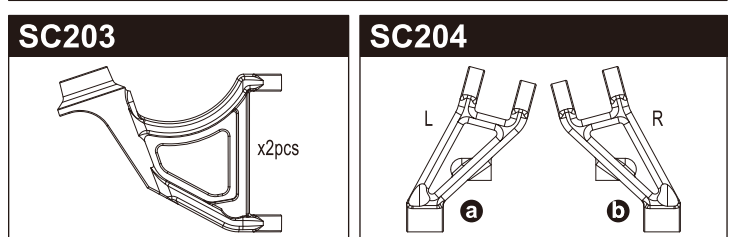

36105	2.4GHz Antenna Pipe	2.4GHz アンテナパイプ	250
92643	Snap Pin(4mm/10Pcs)	スナップピン (4mm/10P入)	200
1-E025	E-Ring(E2.5/10pcs)	Eリング(E2.5/10入)	150
1-E030	E-Ring(E3.0/10pcs)	Eリング(E3.0/10入)	150
1-E050	E-Ring(E5.0/10pcs)	Eリング(E5.0/10入)	150
1-N2620	Nut(M2.6x2.0/10pcs)	ナット(M2.6x2.0/10入)	200
1-N3024	Nut(M3x2.4/10pcs)	ナット(M3x2.4/10入)	200
1-N3033N	Nut(M3x3.3) Nylon (5pcs)	ナット(M3x3.3) ナイロン (5入)	200
1-N4032	Nut(M4x3.2) (5pcs)	ナット(M4x3.2/5入)	200
1-N4055N	Nut(M4x5.5) Nylon (5pcs)	ナット(M4x5.5) ナイロン (5入)	200
1-N4056FN	Nut(M4x5.6) Flanged Nylon (5pcs)	ナット(M4x5.6)フランジ ナイロン(5入)	200
1-S13005H	Button Screw(Hex/M3x5/10pcs)	ボタンビス(M3x5)(ヘックス/10入)	300
1-S13008H	Button Screw(Hex/M3x8/10pcs)	ボタンビス(M3x8)(ヘックス/10入)	300
1-S13018H	Button Screw(Hex/M3x18/10pcs)	ボタンビス(M3x18)(ヘックス/10入)	300
1-S13025H	Button Screw(Hex/M3x25/5pcs)	ボタンビス(M3x25)(ヘックス/5入)	300
1-S22608	Cap Screw(M2.6x8/5pcs)	キャップビス(M2.6x8/5入)	200
1-S22612	Cap Screw(M2.6x12/5pcs)	キャップビス(M2.6x12/5入)	200
1-S22616	Cap Screw(M2.6x16/5pcs)	キャップビス(M2.6x16/5入)	200
1-S32606H	Flat Head Screw (M2.6x6/10pcs)	フラットヘッドネジ(M2.6x6/10入)	300
1-S32608H	Flat Head Screw (M2.6x8/10pcs)	フラットヘッドネジ(M2.6x8/10入)	300
1-S33008H	Flat Head Screw(Hex/M3x8/10pcs)	フラットヘッドネジ(M3x8)(ヘックス/10入)	300
1-S33010H	Flat Head Screw(Hex/M3x10/10pcs)	フラットヘッドネジ(M3x10)(ヘックス/10入)	300
1-S33012H	Flat Head Screw(Hex/M3x12/10pcs)	フラットヘッドネジ(M3x12)(ヘックス/10入)	300
1-S33015H	Flat Head Screw(Hex/M3x15/10pcs)	フラットヘッドネジ(M3x15)(ヘックス/10入)	300
1-S53003	Set Screw(M3x3/10pcs)	セットビス(M3x3/10入)	200
BRG001	Shield Bearing(5x10x4)4Pcs	シールドベアリング(5x10x4)4入	1000
BRG003	Shield Bearing(4x8x3)4Pcs	シールドベアリング(4x8x3)4入	1000
BRG014	Shield Bearing(10x15x4)2Pcs	シールドベアリング(10x15x4) 2入り	1200
BRG022	Shield Bearing(6x10x3)2Pcs	シールドベアリング(6x10x3)2入り	1000
ORG03	O-Ring(P3/Orange) 10Pcs	Oリング(P3/オレンジ) 10入り	200
ORG03BK	O-Ring(P3/Black)10Pcs	Oリング(P3/ブラック)10入	200

OT209	Shock Piston (OPTIMA)	ショックピストン	400
OT210R	Shock Plastic Parts (Red/OPTIMA)	ショックプラパーツ(レッド)	400
OT237R	Front Shock Case (Red/OPTIMA)	フロントショックケース(レッド)	1900
OT239	Front Shock Shaft (2pcs/OPTIMA)	フロントショックシャフト	500
SC201	Main Chassis (Scorpion 2014)	メインシャーシ	2000
SC203	Rear Sus Arm (Scorpion 2014)	リヤササアーム	2400
SC204	Front Lower Arm (Scorpion 2014)	フロントロアササアーム	1800
SC205	Gear Box (Scorpion 2014)	ギアボックス	2400
SC206	Arm Shaft Block Set(Scorpion 2014)	アームシャフトブロックセット	1500
SC207	Steering Knuckle Set (Scorpion 2014)	ステアリングナックルセット	800
SC209	Servo Saver Mount (Scorpion 2014)	サーボセイバーマウント	350
SC213	Motor Plate (Scorpion 2014)	モータープレート	400
SC215	Slipper Plate (2pcs/Scorpion 2014)	スリッパプレート	200
SC216	Slipper Pad (2pcs/Scorpion 2014)	スリッパパッド	150
SC217	Diff. Gasket & Screw Set (Scorpion 2014)	デフガasketセット	150

★ 定価 (税抜き)