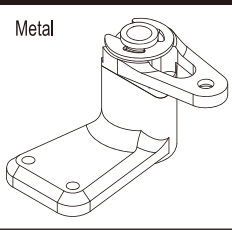

| | |
|---|---|
| SCW019 Scorpion Gear Box Conversion Set (2pcs/Scorpion 2014) Gear Box Conversion for Original Scorpion | SCW021 HD Slipper Pad (2pcs/Scorpion 2014) x2pcs |
|---|---|

| Part No. | Description | Price |
|----------|---|-------|
| SCW001 | Hard Main Chassis Rail (7075/Scorpion 2014) | 6000 |
| SCW003 | Carbon Front Shock Stay (HG Shock/2pcs/Scorpion 2014) | 1400 |
| SCW004 | Carbon Servo Saver Mount (Scorpion 2014) | 4800 |
| SCW007 | Carbon Rear Shock Stay (HG Shock/Scorpion 2014) | 1500 |
| SCW009 | CNC Arm Shaft Block (2pcs/Scorpion 2014) | 1700 |
| SCW010 | CNC Front Caster Lock Set (2pcs/Scorpion 2014) | 2700 |
| SCW011GM | CNC Motor Plate (Gunmetal/Scorpion 2014) | 2000 |
| SCW012 | Universal Swing Shaft (2pcs/Scorpion 2014) | 3000 |
| SCW013 | HG Shock Set (4pcs/Scorpion 2014) | 7800 |
| SCW018 | LED Light Bulb Set (Scorpion 2014) | 1200 |
| SCW019 | Scorpion Gear Box Conversion Set | 7500 |
| SCW021 | HD Slipper Pad (2pcs/Scorpion 2014) | 600 |

★ 定価 (税抜き)

★ FOR JAPANESE MARKET ONLY.

TURBO SCORPION Option Parts List

MEMO

SCW022

SCW026

SCW027

SCW028