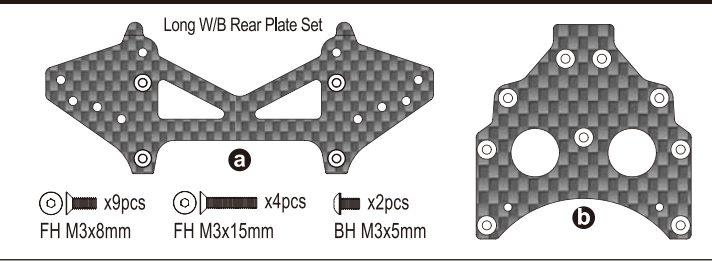

TURBO SCORPION Option Parts List

MEMO

SCW022