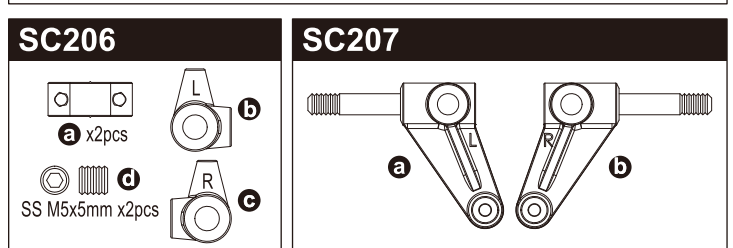

36105	2.4GHz Antenna Pipe	2.4GHz アンテナパイプ	250
92643	Snap Pin(4mm/10Pcs)	スナップピン (4mm/10P入)	200
1-E025	E-Ring(E2.5/10pcs)	Eリング(E2.5/10入)	150
1-E030	E-Ring(E3.0/10pcs)	Eリング(E3.0/10入)	150
1-E050	E-Ring(E5.0/10pcs)	Eリング(E5.0/10入)	150
1-N2620	Nut(M2.6x2.0/10pcs)	ナット(M2.6x2.0/10入)	200
1-N3024	Nut(M3x2.4/10pcs)	ナット(M3x2.4/10入)	200
1-N3033N	Nut(M3x3.3) Nylon (5pcs)	ナット(M3x3.3) ナイロン (5入)	200
1-N4032	Nut(M4x3.2) (5pcs)	ナット(M4x3.2/5入)	200
1-N4055N	Nut(M4x5.5) Nylon (5pcs)	ナット(M4x5.5) ナイロン (5入)	200
1-N4056FN	Nut(M4x5.6) Flanged Nylon (5pcs)	ナット(M4x5.6)フランジ ナイロン(5入)	200
1-S13005H	Button Screw(Hex/M3x5/10pcs)	ボタンビス(M3x5)(ヘックス/10入)	300
1-S13008H	Button Screw(Hex/M3x8/10pcs)	ボタンビス(M3x8)(ヘックス/10入)	300
1-S13018H	Button Screw(Hex/M3x18/10pcs)	ボタンビス(M3x18)(ヘックス/10入)	300
1-S13025H	Button Screw(Hex/M3x25/5pcs)	ボタンビス(M3x25)(ヘックス/5入)	300
1-S22608	Cap Screw(M2.6x8/5pcs)	キャップビス(M2.6x8/5入)	200
1-S22612	Cap Screw(M2.6x12/5pcs)	キャップビス(M2.6x12/5入)	200
1-S22616	Cap Screw(M2.6x16/5pcs)	キャップビス(M2.6x16/5入)	200
1-S32606H	Flat Head Screw (M2.6x6/10pcs)	フラットヘッドネジ(M2.6x6/10入)	300
1-S32608H	Flat Head Screw (M2.6x8/10pcs)	フラットヘッドネジ(M2.6x8/10入)	300
1-S33008H	Flat Head Screw(Hex/M3x8/10pcs)	フラットヘッドネジ(M3x8)(ヘックス/10入)	300
1-S33010H	Flat Head Screw(Hex/M3x10/10pcs)	フラットヘッドネジ(M3x10)(ヘックス/10入)	300
1-S33012H	Flat Head Screw(Hex/M3x12/10pcs)	フラットヘッドネジ(M3x12)(ヘックス/10入)	300
1-S33015H	Flat Head Screw(Hex/M3x15/10pcs)	フラットヘッドネジ(M3x15)(ヘックス/10入)	300
1-S53003	Set Screw(M3x3/10pcs)	セットビス(M3x3/10入)	200
BRG001	Shield Bearing(5x10x4)4Pcs	シールドベアリング(5x10x4)4入	1000
BRG003	Shield Bearing(4x8x3)4Pcs	シールドベアリング(4x8x3)4入	1000
BRG014	Shield Bearing(10x15x4)2Pcs	シールドベアリング(10x15x4) 2入り	1200
BRG022	Shield Bearing(6x10x3)2Pcs	シールドベアリング(6x10x3)2入り	1000
ORG03	O-Ring(P3/Orange) 10Pcs	Oリング(P3/オレンジ) 10入り	200
ORG03BK	O-Ring(P3/Black)10Pcs	Oリング(P3/ブラック)10入	200

OT209	Shock Piston (OPTIMA)	ショックピストン	400
OT210R	Shock Plastic Parts (Red/OPTIMA)	ショックプラパーツ(レッド)	400
OT237R	Front Shock Case (Red/OPTIMA)	フロントショックケース(レッド)	1900
OT239	Front Shock Shaft (2pcs/OPTIMA)	フロントショックシャフト	500
SC201	Main Chassis (Scorpion 2014)	メインシャーシ	2000
SC203	Rear Sus Arm (Scorpion 2014)	リヤササアーム	2400
SC204	Front Lower Arm (Scorpion 2014)	フロントロアササアーム	1800
SC205	Gear Box (Scorpion 2014)	ギアボックス	2400
SC206	Arm Shaft Block Set(Scorpion 2014)	アームシャフトブロックセット	1500
SC207	Steering Knuckle Set (Scorpion 2014)	ステアリングナックルセット	800
SC209	Servo Saver Mount (Scorpion 2014)	サーボセイバーマウント	350
SC213	Motor Plate (Scorpion 2014)	モータープレート	400
SC215	Slipper Plate (2pcs/Scorpion 2014)	スリッパプレート	200
SC216	Slipper Pad (2pcs/Scorpion 2014)	スリッパパッド	150
SC217	Diff. Gasket & Screw Set (Scorpion 2014)	デフガasketセット	150

★ 定価 (税抜き)