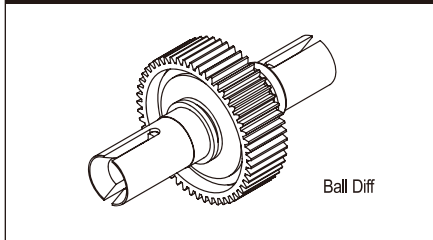

TURBO SCORPION Option Parts List

MEMO

SCW022

SCW026

SCW027

SCW028

SCW029

SCW030

UMW602

LA43H

UM328 / UM331

Part No.	Part Name	Description	Price
SCW022	Long WB Rear Plate Set (273mm/Carbon)	ロングホイールベースリアプレートセット(273mm/カーボン)	5800
SCW026	Front Shock Spring Set (SS/S/M/2pcs)	フロントショックスプリングセット(SS/S/M/2入)	1200
SCW027	Rear Shock Spring Set (M/H/SH/2pcs)	リアショックスプリングセット(SS/S/M/2入)	1200
SCW028	Metal Servo Saver (Scorpion)	メタルサーボセイバー(スコープション)	2800
SCW029	HD Rear Sus Plate W/B 273mm (7075)	HD リヤサスプレートW/B 273mm(7075)	1200
SCW030	HD Gear Box Mount W/B 273mm (7075)	HD ギヤボックスマウントW/B 273mm(7075)	1200
UMW602	Ball Diff Set (Ultima SC/DB/RB/RT)	ボールデフセット(ULTIMA SC/DB/RB5/RT5)	3800
LA43H	Ball End(5.8mm/Hard/12Pcs)	ボールエンド(5.8mm/ハード/12pcs)	600
UM328	Steel Pinion Gear(28T)1/48 Pitch	スチールピニオンギヤ(28T) 1/48ピッチ	600
UM331	Steel Pinion Gear(31T)1/48 Pitch	スチールピニオンギヤ(31T) 1/48ピッチ	600

★ 定価(税抜き)