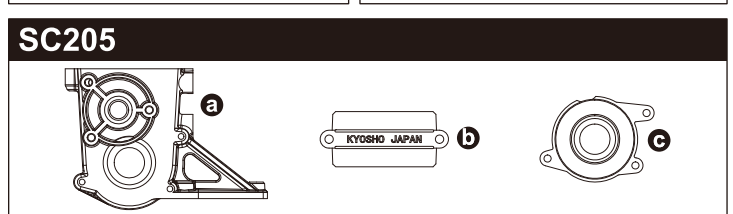

36105	2.4GHz Antenna Pipe	2.4GHz アンテナパイプ	250
92643	Snap Pin(4mm/10Pcs)	スナップピン (4mm/10P入)	200
1-E025	E-Ring(E2.5/10pcs)	Eリング(E2.5/10入)	150
1-E030	E-Ring(E3.0/10pcs)	Eリング(E3.0/10入)	150
1-E050	E-Ring(E5.0/10pcs)	Eリング(E5.0/10入)	150
1-N2620	Nut(M2.6x2.0/10pcs)	ナット(M2.6x2.0/10入)	200
1-N3024	Nut(M3x2.4/10pcs)	ナット(M3x2.4/10入)	200
1-N3033N	Nut(M3x3.3) Nylon (5pcs)	ナット(M3x3.3) ナイロン (5入)	200
1-N4032	Nut(M4x3.2) (5pcs)	ナット(M4x3.2/5入)	200
1-N4055N	Nut(M4x5.5) Nylon (5pcs)	ナット(M4x5.5) ナイロン (5入)	200
1-N4056FN	Nut(M4x5.6) Flanged Nylon (5pcs)	ナット(M4x5.6)フランジ ナイロン(5入)	200
1-S13005H	Button Screw(Hex/M3x5/10pcs)	ボタンビス(M3x5)(ヘックス/10入)	300
1-S13008H	Button Screw(Hex/M3x8/10pcs)	ボタンビス(M3x8)(ヘックス/10入)	300
1-S13018H	Button Screw(Hex/M3x18/10pcs)	ボタンビス(M3x18)(ヘックス/10入)	300
1-S13025H	Button Screw(Hex/M3x25/5pcs)	ボタンビス(M3x25)(ヘックス/5入)	300
1-S22608	Cap Screw(M2.6x8/5pcs)	キャップビス(M2.6x8/5入)	200
1-S22612	Cap Screw(M2.6x12/5pcs)	キャップビス(M2.6x12/5入)	200
1-S22616	Cap Screw(M2.6x16/5pcs)	キャップビス(M2.6x16/5入)	200
1-S32606H	Flat Head Screw (M2.6x6/10pcs)	フラットヘッドネジ(M2.6x6/10入)	300
1-S32608H	Flat Head Screw (M2.6x8/10pcs)	フラットヘッドネジ(M2.6x8/10入)	300
1-S33008H	Flat Head Screw(Hex/M3x8/10pcs)	フラットヘッドネジ(M3x8)(ヘックス/10入)	300
1-S33010H	Flat Head Screw(Hex/M3x10/10pcs)	フラットヘッドネジ(M3x10)(ヘックス/10入)	300
1-S33012H	Flat Head Screw(Hex/M3x12/10pcs)	フラットヘッドネジ(M3x12)(ヘックス/10入)	300
1-S33015H	Flat Head Screw(Hex/M3x15/10pcs)	フラットヘッドネジ(M3x15)(ヘックス/10入)	300
1-S53003	Set Screw(M3x3/10pcs)	セットビス(M3x3/10入)	200
BRG001	Shield Bearing(5x10x4)4Pcs	シールドベアリング(5x10x4)4入	1000
BRG003	Shield Bearing(4x8x3)4Pcs	シールドベアリング(4x8x3)4入	1000
BRG014	Shield Bearing(10x15x4)2Pcs	シールドベアリング(10x15x4) 2入り	1200
BRG022	Shield Bearing(6x10x3)2Pcs	シールドベアリング(6x10x3)2入り	1000
ORG03	O-Ring(P3/Orange) 10Pcs	Oリング(P3/オレンジ) 10入り	200
ORG03BK	O-Ring(P3/Black)10Pcs	Oリング(P3/ブラック)10入	200

OT209	Shock Piston (OPTIMA)	ショックピストン	400
OT210R	Shock Plastic Parts (Red/OPTIMA)	ショックプラパーツ(レッド)	400
OT237R	Front Shock Case (Red/OPTIMA)	フロントショックケース(レッド)	1900
OT239	Front Shock Shaft (2pcs/OPTIMA)	フロントショックシャフト	500
SC201	Main Chassis (Scorpion 2014)	メインシャーシ	2000
SC203	Rear Sus Arm (Scorpion 2014)	リヤササアーム	2400
SC204	Front Lower Arm (Scorpion 2014)	フロントロアササアーム	1800
SC205	Gear Box (Scorpion 2014)	ギアボックス	2400
SC206	Arm Shaft Block Set(Scorpion 2014)	アームシャフトブロックセット	1500
SC207	Steering Knuckle Set (Scorpion 2014)	ステアリングナックルセット	800
SC209	Servo Saver Mount (Scorpion 2014)	サーボセイバーマウント	350
SC213	Motor Plate (Scorpion 2014)	モータープレート	400
SC215	Slipper Plate (2pcs/Scorpion 2014)	スリッパプレート	200
SC216	Slipper Pad (2pcs/Scorpion 2014)	スリッパパッド	150
SC217	Diff. Gasket & Screw Set (Scorpion 2014)	デフガasketセット	150

★ 定価 (税抜き)