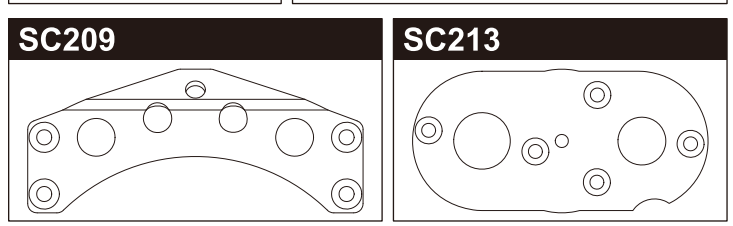

36105	2.4GHz Antenna Pipe	2.4GHz アンテナパイプ	250
92643	Snap Pin(4mm/10Pcs)	スナップピン (4mm/10P入)	200
1-E025	E-Ring(E2.5/10pcs)	Eリング(E2.5/10入)	150
1-E030	E-Ring(E3.0/10pcs)	Eリング(E3.0/10入)	150
1-E050	E-Ring(E5.0/10pcs)	Eリング(E5.0/10入)	150
1-N2620	Nut(M2.6x2.0/10pcs)	ナット(M2.6x2.0/10入)	200
1-N3024	Nut(M3x2.4/10pcs)	ナット(M3x2.4/10入)	200
1-N3033N	Nut(M3x3.3) Nylon (5pcs)	ナット(M3x3.3) ナイロン (5入)	200
1-N4032	Nut(M4x3.2) (5pcs)	ナット(M4x3.2/5入)	200
1-N4055N	Nut(M4x5.5) Nylon (5pcs)	ナット(M4x5.5) ナイロン (5入)	200
1-N4056FN	Nut(M4x5.6) Flanged Nylon (5pcs)	ナット(M4x5.6)フランジ ナイロン(5入)	200
1-S13005H	Button Screw(Hex/M3x5/10pcs)	ボタンビス(M3x5)(ヘックス/10入)	300
1-S13008H	Button Screw(Hex/M3x8/10pcs)	ボタンビス(M3x8)(ヘックス/10入)	300
1-S13018H	Button Screw(Hex/M3x18/10pcs)	ボタンビス(M3x18)(ヘックス/10入)	300
1-S13025H	Button Screw(Hex/M3x25/5pcs)	ボタンビス(M3x25)(ヘックス/5入)	300
1-S22608	Cap Screw(M2.6x8/5pcs)	キャップビス(M2.6x8/5入)	200
1-S22612	Cap Screw(M2.6x12/5pcs)	キャップビス(M2.6x12/5入)	200
1-S22616	Cap Screw(M2.6x16/5pcs)	キャップビス(M2.6x16/5入)	200
1-S32606H	Flat Head Screw (M2.6x6/10pcs)	フラットヘッドネジ(M2.6x6/10入)	300
1-S32608H	Flat Head Screw (M2.6x8/10pcs)	フラットヘッドネジ(M2.6x8/10入)	300
1-S33008H	Flat Head Screw(Hex/M3x8/10pcs)	フラットヘッドネジ(M3x8)(ヘックス/10入)	300
1-S33010H	Flat Head Screw(Hex/M3x10/10pcs)	フラットヘッドネジ(M3x10)(ヘックス/10入)	300
1-S33012H	Flat Head Screw(Hex/M3x12/10pcs)	フラットヘッドネジ(M3x12)(ヘックス/10入)	300
1-S33015H	Flat Head Screw(Hex/M3x15/10pcs)	フラットヘッドネジ(M3x15)(ヘックス/10入)	300
1-S53003	Set Screw(M3x3/10pcs)	セットビス(M3x3/10入)	200
BRG001	Shield Bearing(5x10x4)4Pcs	シールドベアリング(5x10x4)4入	1000
BRG003	Shield Bearing(4x8x3)4Pcs	シールドベアリング(4x8x3)4入	1000
BRG014	Shield Bearing(10x15x4)2Pcs	シールドベアリング(10x15x4) 2入り	1200
BRG022	Shield Bearing(6x10x3)2Pcs	シールドベアリング(6x10x3)2入り	1000
ORG03	O-Ring(P3/Orange) 10Pcs	Oリング(P3/オレンジ) 10入り	200
ORG03BK	O-Ring(P3/Black)10Pcs	Oリング(P3/ブラック)10入	200

OT209	Shock Piston (OPTIMA)	ショックピストン	400
OT210R	Shock Plastic Parts (Red/OPTIMA)	ショックプラパーツ(レッド)	400
OT237R	Front Shock Case (Red/OPTIMA)	フロントショックケース(レッド)	1900
OT239	Front Shock Shaft (2pcs/OPTIMA)	フロントショックシャフト	500
SC201	Main Chassis (Scorpion 2014)	メインシャーシ	2000
SC203	Rear Sus Arm (Scorpion 2014)	リヤササアーム	2400
SC204	Front Lower Arm (Scorpion 2014)	フロントロアササアーム	1800
SC205	Gear Box (Scorpion 2014)	ギアボックス	2400
SC206	Arm Shaft Block Set(Scorpion 2014)	アームシャフトブロックセット	1500
SC207	Steering Knuckle Set (Scorpion 2014)	ステアリングナックルセット	800
SC209	Servo Saver Mount (Scorpion 2014)	サーボセイバーマウント	350
SC213	Motor Plate (Scorpion 2014)	モータープレート	400
SC215	Slipper Plate (2pcs/Scorpion 2014)	スリッパプレート	200
SC216	Slipper Pad (2pcs/Scorpion 2014)	スリッパパッド	150
SC217	Diff. Gasket & Screw Set (Scorpion 2014)	デフガasketセット	150

★ 定価 (税抜き)