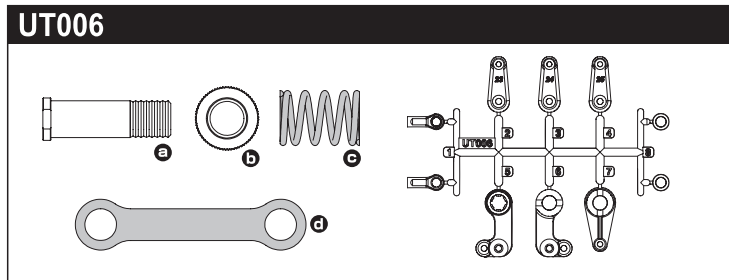

ULTIMA Parts List

Part No.	Part Name	Price (Tax Excl.)
UT001	Bulkhead Set (ULTIMA)	700
UT002	Gear Box (ULTIMA)	750
UT003	Wing Stay (ULTIMA)	800
UT004	Suspension Arm Set (ULTIMA)	600
UT006	Servo Saver Set (ULTIMA)	1500
UT007	Radio Plate Set (ULTIMA)	1100
UT008	Diff Gear Case & Pulley (ULTIMA)	800
UT009S	Motor Plate (ULTIMA)	1100
UT010S	Main Chassis (Silver/ULTIMA)	4500
UT011S	Motor Guard (Silver/ULTIMA)	1300

★ 定価 (税抜き)

Part No.	Part Name	Price (Tax Excl.)
UT012	Servo Saver Shaft (ULTIMA)	750
UT013	Shaft 3x43mm (ULTIMA)	550
UT014	King Pin (ULTIMA)	550
UT015	Shaft 3x64mm (ULTIMA)	600
UT016	Front Wheel Shaft (ULTIMA)	700
UT017	M3x6 Tapered Washer (Silver/10pcs/ULTIMA)	500
UT018	Servo Rod Set (ULTIMA)	600
UT019	Flange Metal 3x6mm (ULTIMA)	500
UT020	M3 Screw Set (ULTIMA)	500
UTB001	Non-Decoration Body (ULTIMA)	4500
UTH001WT	8D Front Wheel 50mm (White/2pcs/Ultima)	700
UTH002WT	8D Rear Wheel 50mm (White/2pcs/Ultima)	700
W0201	5.8 Steel Ball 10Pcs	700

★ 定価 (税抜き)

★ FOR JAPANESE MARKET ONLY.