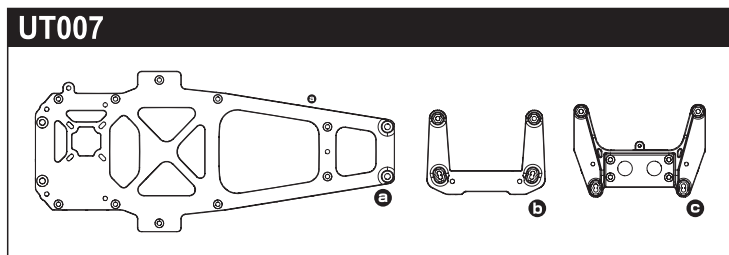

ULTIMA Parts List

Part No.	Part Name	Price (Tax Excl.)
UT001	Bulkhead Set (ULTIMA)	700
UT002	Gear Box (ULTIMA)	750
UT003	Wing Stay (ULTIMA)	800
UT004	Suspension Arm Set (ULTIMA)	600
UT006	Servo Saver Set (ULTIMA)	1500
UT007	Radio Plate Set (ULTIMA)	1100
UT008	Diff Gear Case & Pulley (ULTIMA)	800
UT009S	Motor Plate (ULTIMA)	1100
UT010S	Main Chassis (Silver/ULTIMA)	4500
UT011S	Motor Guard (Silver/ULTIMA)	1300

★ 定価 (税抜き)

Part No.	Part Name	Price (Tax Excl.)
UT012	Servo Saver Shaft (ULTIMA)	750
UT013	Shaft 3x43mm (ULTIMA)	550
UT014	King Pin (ULTIMA)	550
UT015	Shaft 3x64mm (ULTIMA)	600
UT016	Front Wheel Shaft (ULTIMA)	700
UT017	M3x6 Tapered Washer (Silver/10pcs/ULTIMA)	500
UT018	Servo Rod Set (ULTIMA)	600
UT019	Flange Metal 3x6mm (ULTIMA)	500
UT020	M3 Screw Set (ULTIMA)	500
UTB001	Non-Decoration Body (ULTIMA)	4500
UTH001WT	8D Front Wheel 50mm (White/2pcs/Ultima)	700
UTH002WT	8D Rear Wheel 50mm (White/2pcs/Ultima)	700
W0201	5.8 Steel Ball 10Pcs	700

★ 定価 (税抜き)

★ FOR JAPANESE MARKET ONLY.