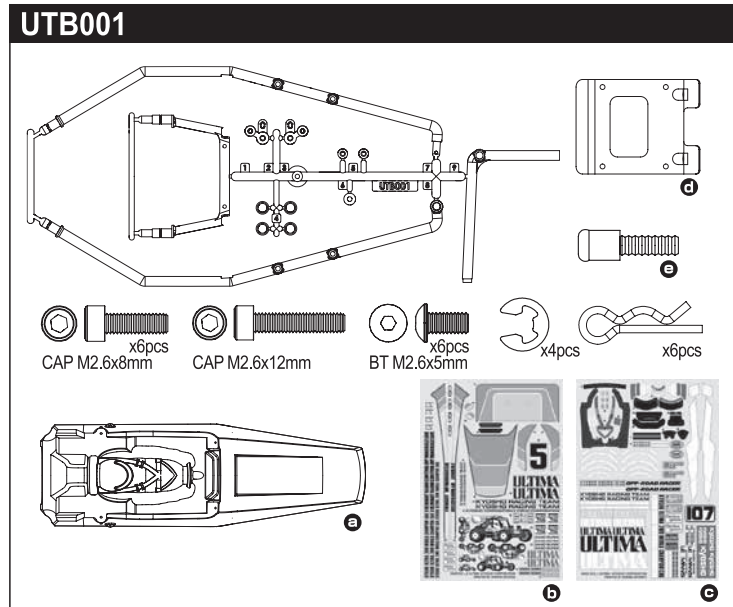

ULTIMA Parts List

Part No.	Part Name	Price (Tax Excl.)
UT001	Bulkhead Set (ULTIMA)	700
UT002	Gear Box (ULTIMA)	750
UT003	Wing Stay (ULTIMA)	800
UT004	Suspension Arm Set (ULTIMA)	600
UT006	Servo Saver Set (ULTIMA)	1500
UT007	Radio Plate Set (ULTIMA)	1100
UT008	Diff Gear Case & Pulley (ULTIMA)	800
UT009S	Motor Plate (ULTIMA)	1100
UT010S	Main Chassis (Silver/ULTIMA)	4500
UT011S	Motor Guard (Silver/ULTIMA)	1300

★ 定価 (税抜き)

Part No.	Part Name	Price (Tax Excl.)
UT012	Servo Saver Shaft (ULTIMA)	750
UT013	Shaft 3x43mm (ULTIMA)	550
UT014	King Pin (ULTIMA)	550
UT015	Shaft 3x64mm (ULTIMA)	600
UT016	Front Wheel Shaft (ULTIMA)	700
UT017	M3x6 Tapered Washer (Silver/10pcs/ULTIMA)	500
UT018	Servo Rod Set (ULTIMA)	600
UT019	Flange Metal 3x6mm (ULTIMA)	500
UT020	M3 Screw Set (ULTIMA)	500
UTB001	Non-Decoration Body (ULTIMA)	4500
UTH001WT	8D Front Wheel 50mm (White/2pcs/Ultima)	700
UTH002WT	8D Rear Wheel 50mm (White/2pcs/Ultima)	700
W0201	5.8 Steel Ball 10Pcs	700

★ 定価 (税抜き)

★ FOR JAPANESE MARKET ONLY.