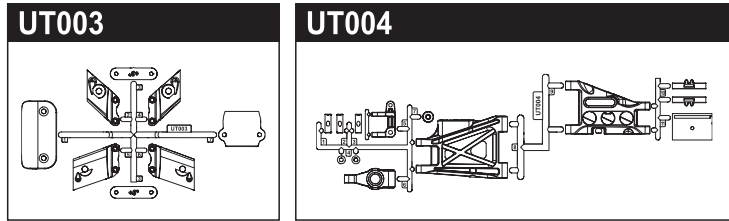

ULTIMA Parts List

Part No.	Part Name	Price (Tax Excl.)
UT001	Bulkhead Set (ULTIMA)	700
UT002	Gear Box (ULTIMA)	750
UT003	Wing Stay (ULTIMA)	800
UT004	Suspension Arm Set (ULTIMA)	600
UT006	Servo Saver Set (ULTIMA)	1500
UT007	Radio Plate Set (ULTIMA)	1100
UT008	Diff Gear Case & Pulley (ULTIMA)	800
UT009S	Motor Plate (ULTIMA)	1100
UT010S	Main Chassis (Silver/ULTIMA)	4500
UT011S	Motor Guard (Silver/ULTIMA)	1300

★ 定価 (税抜き)

Part No.	Part Name	Price (Tax Excl.)
UT012	Servo Saver Shaft (ULTIMA)	750
UT013	Shaft 3x43mm (ULTIMA)	550
UT014	King Pin (ULTIMA)	550
UT015	Shaft 3x64mm (ULTIMA)	600
UT016	Front Wheel Shaft (ULTIMA)	700
UT017	M3x6 Tapered Washer (Silver/10pcs/ULTIMA)	500
UT018	Servo Rod Set (ULTIMA)	600
UT019	Flange Metal 3x6mm (ULTIMA)	500
UT020	M3 Screw Set (ULTIMA)	500
UTB001	Non-Decoration Body (ULTIMA)	4500
UTH001WT	8D Front Wheel 50mm (White/2pcs/Ultima)	700
UTH002WT	8D Rear Wheel 50mm (White/2pcs/Ultima)	700
W0201	5.8 Steel Ball 10Pcs	700

★ 定価 (税抜き)

★ FOR JAPANESE MARKET ONLY.