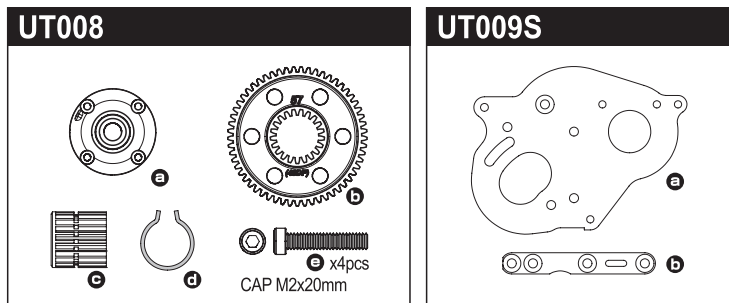

ULTIMA Parts List

Part No.	Part Name	Price (Tax Excl.)
UT001	Bulkhead Set (ULTIMA)	700
UT002	Gear Box (ULTIMA)	750
UT003	Wing Stay (ULTIMA)	800
UT004	Suspension Arm Set (ULTIMA)	600
UT006	Servo Saver Set (ULTIMA)	1500
UT007	Radio Plate Set (ULTIMA)	1100
UT008	Diff Gear Case & Pulley (ULTIMA)	800
UT009S	Motor Plate (ULTIMA)	1100
UT010S	Main Chassis (Silver/ULTIMA)	4500
UT011S	Motor Guard (Silver/ULTIMA)	1300

★ 定価 (税抜き)

Part No.	Part Name	Price (Tax Excl.)
UT012	Servo Saver Shaft (ULTIMA)	750
UT013	Shaft 3x43mm (ULTIMA)	550
UT014	King Pin (ULTIMA)	550
UT015	Shaft 3x64mm (ULTIMA)	600
UT016	Front Wheel Shaft (ULTIMA)	700
UT017	M3x6 Tapered Washer (Silver/10pcs/ULTIMA)	500
UT018	Servo Rod Set (ULTIMA)	600
UT019	Flange Metal 3x6mm (ULTIMA)	500
UT020	M3 Screw Set (ULTIMA)	500
UTB001	Non-Decoration Body (ULTIMA)	4500
UTH001WT	8D Front Wheel 50mm (White/2pcs/Ultima)	700
UTH002WT	8D Rear Wheel 50mm (White/2pcs/Ultima)	700
W0201	5.8 Steel Ball 10Pcs	700

★ 定価 (税抜き)

★ FOR JAPANESE MARKET ONLY.