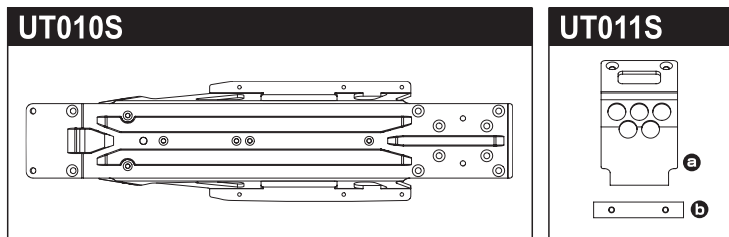

ULTIMA Parts List

Part No.	Part Name	Price (Tax Excl.)
UT001	Bulkhead Set (ULTIMA)	700
UT002	Gear Box (ULTIMA)	750
UT003	Wing Stay (ULTIMA)	800
UT004	Suspension Arm Set (ULTIMA)	600
UT006	Servo Saver Set (ULTIMA)	1500
UT007	Radio Plate Set (ULTIMA)	1100
UT008	Diff Gear Case & Pulley (ULTIMA)	800
UT009S	Motor Plate (ULTIMA)	1100
UT010S	Main Chassis (Silver/ULTIMA)	4500
UT011S	Motor Guard (Silver/ULTIMA)	1300

★ 定価 (税抜き)

Part No.	Part Name	Price (Tax Excl.)
UT012	Servo Saver Shaft (ULTIMA)	750
UT013	Shaft 3x43mm (ULTIMA)	550
UT014	King Pin (ULTIMA)	550
UT015	Shaft 3x64mm (ULTIMA)	600
UT016	Front Wheel Shaft (ULTIMA)	700
UT017	M3x6 Tapered Washer (Silver/10pcs/ULTIMA)	500
UT018	Servo Rod Set (ULTIMA)	600
UT019	Flange Metal 3x6mm (ULTIMA)	500
UT020	M3 Screw Set (ULTIMA)	500
UTB001	Non-Decoration Body (ULTIMA)	4500
UTH001WT	8D Front Wheel 50mm (White/2pcs/Ultima)	700
UTH002WT	8D Rear Wheel 50mm (White/2pcs/Ultima)	700
W0201	5.8 Steel Ball 10Pcs	700

★ 定価 (税抜き)

★ FOR JAPANESE MARKET ONLY.