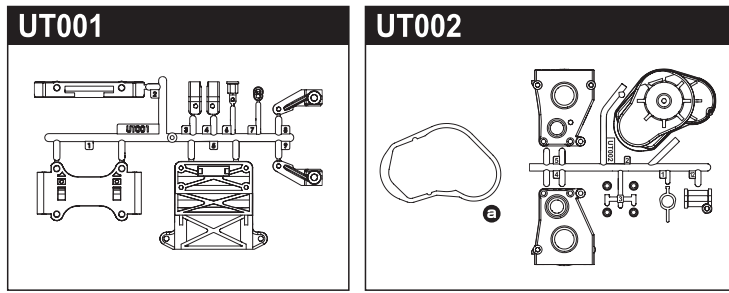

ULTIMA Parts List

Part No.	Part Name	Price (Tax Excl.)
UT001	Bulkhead Set (ULTIMA)	700
UT002	Gear Box (ULTIMA)	750
UT003	Wing Stay (ULTIMA)	800
UT004	Suspension Arm Set (ULTIMA)	600
UT006	Servo Saver Set (ULTIMA)	1500
UT007	Radio Plate Set (ULTIMA)	1100
UT008	Diff Gear Case & Pulley (ULTIMA)	800
UT009S	Motor Plate (ULTIMA)	1100
UT010S	Main Chassis (Silver/ULTIMA)	4500
UT011S	Motor Guard (Silver/ULTIMA)	1300

★ 定価 (税抜き)

Part No.	Part Name	Price (Tax Excl.)
UT012	Servo Saver Shaft (ULTIMA)	750
UT013	Shaft 3x43mm (ULTIMA)	550
UT014	King Pin (ULTIMA)	550
UT015	Shaft 3x64mm (ULTIMA)	600
UT016	Front Wheel Shaft (ULTIMA)	700
UT017	M3x6 Tapered Washer (Silver/10pcs/ULTIMA)	500
UT018	Servo Rod Set (ULTIMA)	600
UT019	Flange Metal 3x6mm (ULTIMA)	500
UT020	M3 Screw Set (ULTIMA)	500
UTB001	Non-Decoration Body (ULTIMA)	4500
UTH001WT	8D Front Wheel 50mm (White/2pcs/Ultima)	700
UTH002WT	8D Rear Wheel 50mm (White/2pcs/Ultima)	700
W0201	5.8 Steel Ball 10Pcs	700

★ 定価 (税抜き)

★ FOR JAPANESE MARKET ONLY.