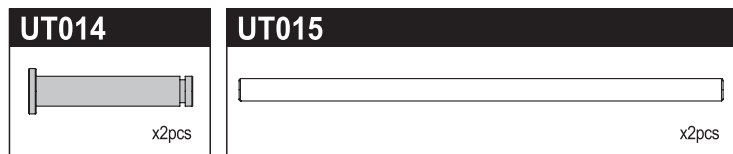

ULTIMA Parts List

Part No.	Part Name	Price (Tax Excl.)
UT001	Bulkhead Set (ULTIMA)	700
UT002	Gear Box (ULTIMA)	750
UT003	Wing Stay (ULTIMA)	800
UT004	Suspension Arm Set (ULTIMA)	600
UT006	Servo Saver Set (ULTIMA)	1500
UT007	Radio Plate Set (ULTIMA)	1100
UT008	Diff Gear Case & Pulley (ULTIMA)	800
UT009S	Motor Plate (ULTIMA)	1100
UT010S	Main Chassis (Silver/ULTIMA)	4500
UT011S	Motor Guard (Silver/ULTIMA)	1300

★ 定価 (税抜き)

Part No.	Part Name	Price (Tax Excl.)
UT012	Servo Saver Shaft (ULTIMA)	750
UT013	Shaft 3x43mm (ULTIMA)	550
UT014	King Pin (ULTIMA)	550
UT015	Shaft 3x64mm (ULTIMA)	600
UT016	Front Wheel Shaft (ULTIMA)	700
UT017	M3x6 Tapered Washer (Silver/10pcs/ULTIMA)	500
UT018	Servo Rod Set (ULTIMA)	600
UT019	Flange Metal 3x6mm (ULTIMA)	500
UT020	M3 Screw Set (ULTIMA)	500
UTB001	Non-Decoration Body (ULTIMA)	4500
UTH001WT	8D Front Wheel 50mm (White/2pcs/Ultima)	700
UTH002WT	8D Rear Wheel 50mm (White/2pcs/Ultima)	700
W0201	5.8 Steel Ball 10Pcs	700

★ 定価 (税抜き)

★ FOR JAPANESE MARKET ONLY.