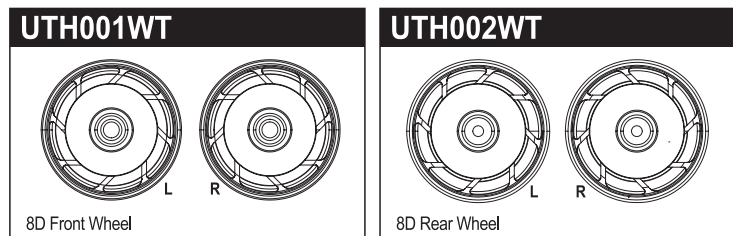

ULTIMA Parts List

Part No.	Part Name	Price (Tax Excl.)
UT001	Bulkhead Set (ULTIMA)	700
UT002	Gear Box (ULTIMA)	750
UT003	Wing Stay (ULTIMA)	800
UT004	Suspension Arm Set (ULTIMA)	600
UT006	Servo Saver Set (ULTIMA)	1500
UT007	Radio Plate Set (ULTIMA)	1100
UT008	Diff Gear Case & Pulley (ULTIMA)	800
UT009S	Motor Plate (ULTIMA)	1100
UT010S	Main Chassis (Silver/ULTIMA)	4500
UT011S	Motor Guard (Silver/ULTIMA)	1300

★ 定価 (税抜き)

Part No.	Part Name	Price (Tax Excl.)
UT012	Servo Saver Shaft (ULTIMA)	750
UT013	Shaft 3x43mm (ULTIMA)	550
UT014	King Pin (ULTIMA)	550
UT015	Shaft 3x64mm (ULTIMA)	600
UT016	Front Wheel Shaft (ULTIMA)	700
UT017	M3x6 Tapered Washer (Silver/10pcs/ULTIMA)	500
UT018	Servo Rod Set (ULTIMA)	600
UT019	Flange Metal 3x6mm (ULTIMA)	500
UT020	M3 Screw Set (ULTIMA)	500
UTB001	Non-Decoration Body (ULTIMA)	4500
UTH001WT	8D Front Wheel 50mm (White/2pcs/Ultima)	700
UTH002WT	8D Rear Wheel 50mm (White/2pcs/Ultima)	700
W0201	5.8 Steel Ball 10Pcs	700

★ 定価 (税抜き)

★ FOR JAPANESE MARKET ONLY.