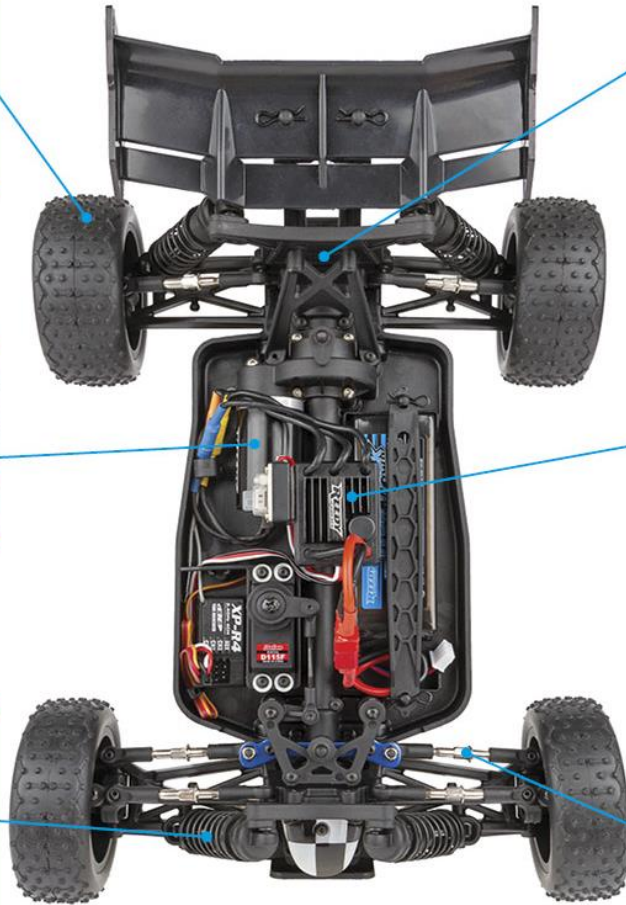

For Immediate Release: September 24, 2018

REFLEX 14B RTR

#20175

ELECTRIC ■ OFF ROAD ■ 1:14 SCALE ■ 4 WHEEL DRIVE ■ RTR

Team Associated's 1:14 scale REFLEX 14B 4WD electric buggy comes out of the box already assembled, with a Reedy Power brushless speed control and motor, high-torque digital steering servo, and 2.4GHz radio system. With all that power at your disposal, the buggy's design effortlessly channels it into 4WD fun! The adjustability offered by the turnbuckles, caster blocks, and rear hubs make the REFLEX 14B ready for any terrain you can throw at it. Additional features include three sealed differentials, aluminum steering rack, and lightweight aluminum center driveshaft. Adding a battery pack of your choice to the REFLEX 14B RTR, you can now have big performance in a small-scale Ready-to-Run package! Think small. Win big.

HIGHLIGHTS

Reflex HB

OFF ROAD BUGGY

Off-road 12mm hex drive wheels with high-grip racing tires

Three sealed differentials

Powerful Reedy 4500kV Brushless Motor

Water-resistant high-power Reedy brushless speed control

Threaded, coil-over shock absorbers

Adjustable turnbuckles and aluminum steering rack

Sleek and stylish race-inspired body

Due to ongoing R&D, photos may not match final vehicle.

Vehicle shown on these pages equipped with item NOT included in vehicle: 2S LiPo battery.

MORE FEATURES

- 2.4GHz 2-channel radio system
- High-Torque Digital Servo with spring-style servo saver
- Powerful Reedy 4500kV Brushless Motor
- Water-resistant, high-power, Reedy brushless speed control with T-plug connector
- Three sealed differentials
- Threaded, coil-over shock absorbers
- Adjustable turnbuckles
- Adjustable inserts for caster blocks and rear hubs
- Aluminum steering rack
- Front universal driveshafts
- Sleek and stylish race-inspired body
- Molded tub chassis with covered center driveshaft
- Aluminum center driveshaft
- 12mm drive hex