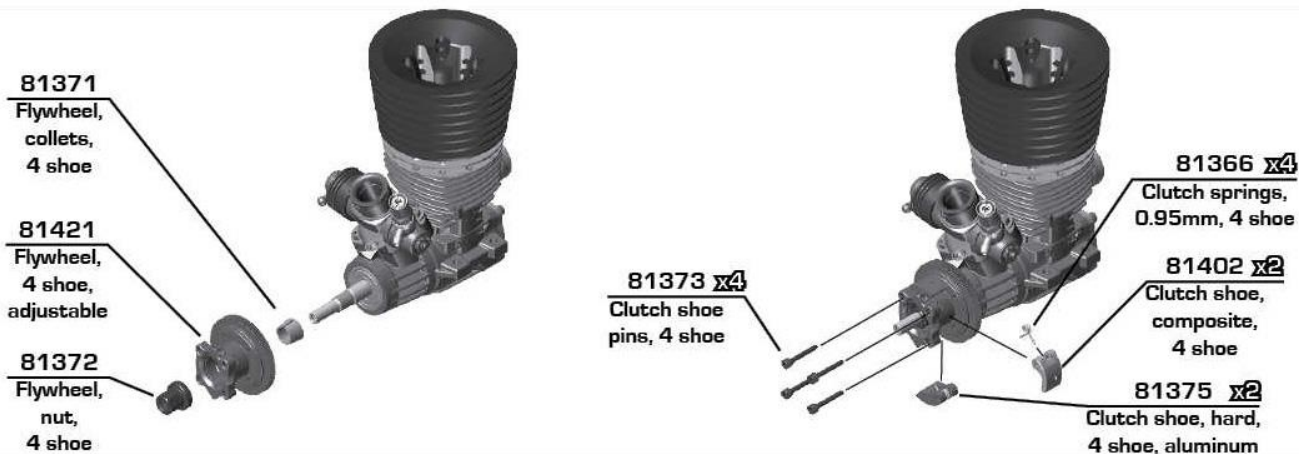

FT 4-Shoe Adjustable Clutch System Assembly Instructions

Step 1

Step 2